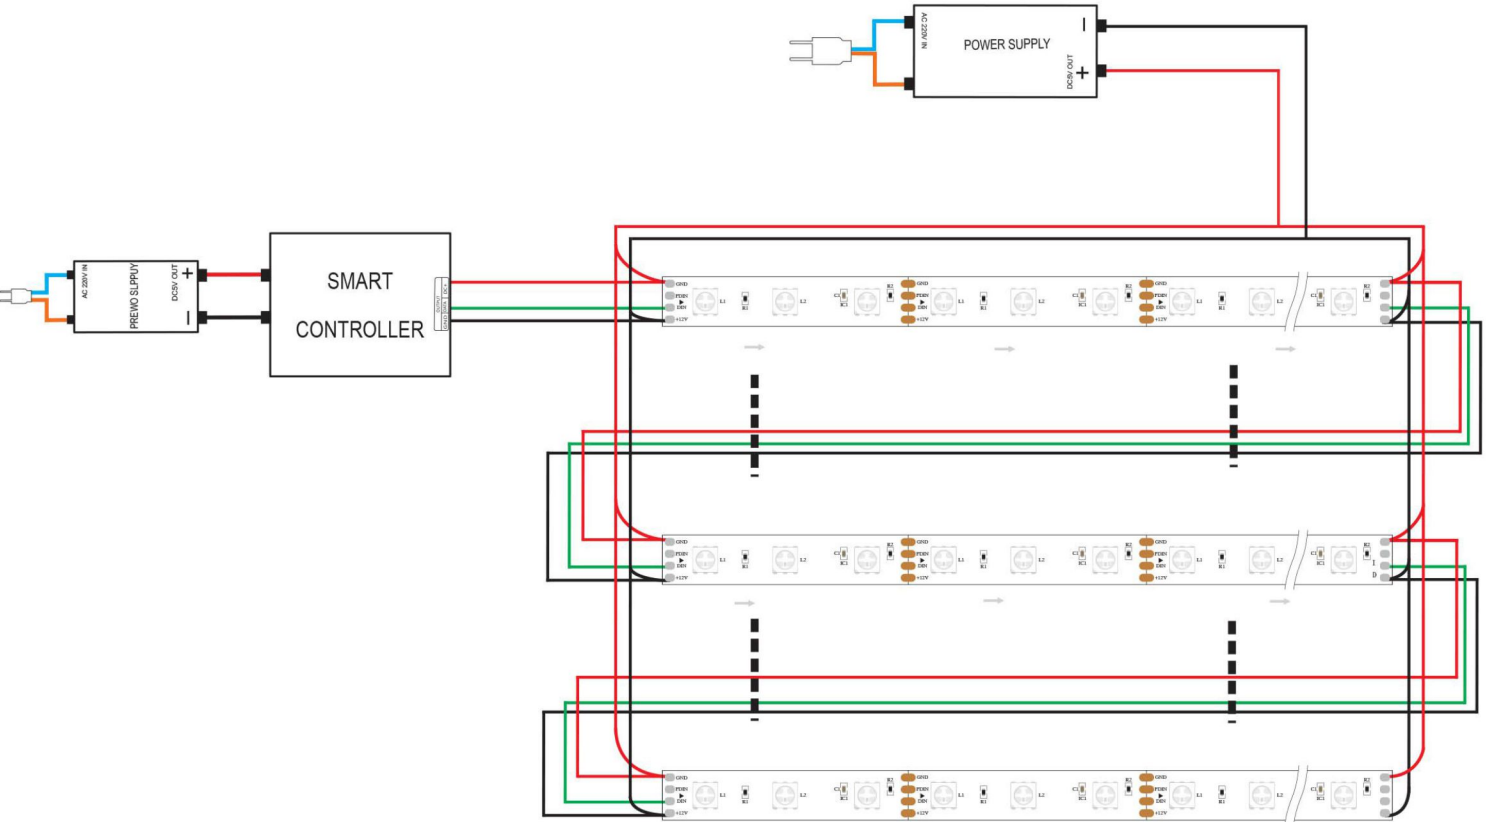

Water-proof rating: IP20

Photo:

Ribbon series

5050 Smart Strip series (60leds/m) dimension chart

Front:

Ribbon series

5050 Smart Strip series (60leds/m) dimension chart

Lateral:

Ribbon series

5050 Smart Strip series (60leds/m) photoelectric parameters

This flexible stripSmart Strip series led strip: 5050 SMD 60leds/m DC12V
power:14.4W+10%/M IP rating:- IP20

Part-Number	Color	PCB width	Internal chip	(W)±10%	Wavelength (nm)	Lumen (Lm/m)
FSHW.5050.XM20.6012	R	10mm	WS2811	14.4W/M	620-630	129
	G				515-525	364
	B				460-470	72

Lamps and lanterns light intensity curve

For: red, blue, green, yellow

For: white LED

5050 Smart Strip series (60leds/m) connection ways

Marks:

1. one led per pixel, strip connect length is depends on the controller's type and max pixel controlled, it will repeat when exceed the max pixel, it is suggest connect parallel if exceed the max pixel.
2. It' s better to supply the power through both ends of each link, this is important for the light to emit evenly.
3. The controller' s power supply is 12 volt ,strip' s power supply is 12 volt.
4. Be sure the positive and negative are not reversed.