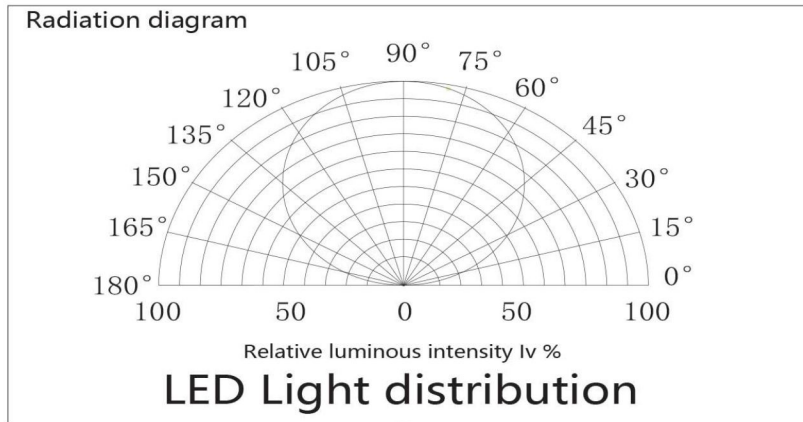

High brightness low power consumption

Led type: 5050 internal KL592F LED

Led lighting angle: 120°

Led quantity:60leds/m

Operation temperature: -20-50°C

Life time: 50,000hours

Breakpoint continuingly functions,Support WS2811 controller chip

Water-proof rating: IP20

Photo:

Ribbon series

5050 Smart Strip series (60leds/m) dimension chart

Front:

Ribbon series

5050 Smart Strip series (60leds/m) dimension chart

Lateral:

Ribbon series

5050 Smart Strip series (60leds/m) photoelectric parameters

This flexible stripSmart Strip series led strip: 5050 SMD 60leds/m DC12V
power:14.4W+10%/M IP rating:- IP20

Part-Number	Color	PCB width	Internal chip	(W)±10%	Wavelength (nm)	Lumen (Lm/m)
FSHW.5050.XM20.6012	R	10mm	WS2811	14.4W/M	620-630	129
	G				515-525	364
	B				460-470	72

Lamps and lanterns light intensity curve

For: red, blue, green, yellow

For: white LED

5050 Smart Strip series (60leds/m) connection ways

Marks:

1. one led per pixel, strip connect length is depends on the controller's type and max pixel controlled, it will repeat when exceed the max pixel, it is suggest connect parallel if exceed the max pixel.
2. It' s better to supply the power through both ends of each link, this is important for the light to emit evenly.
3. The controller' s power supply is 12 volt ,strip' s power supply is 12 volt.
4. Be sure the positive and negative are not reversed.