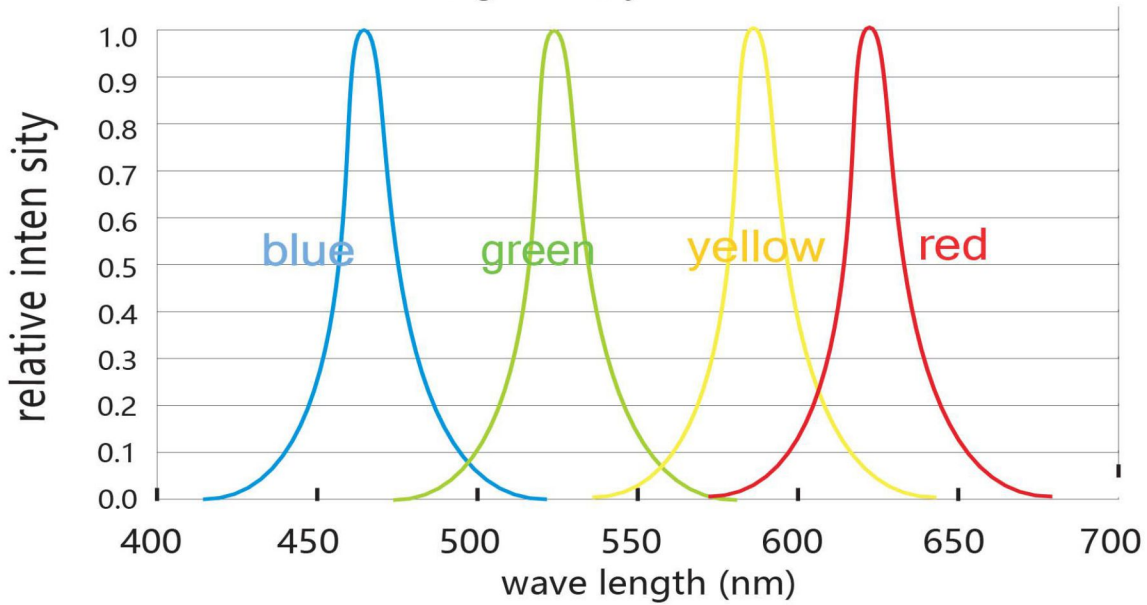

Water-proof rating: IP20

Photo:

Ribbon series

5050 Smart Strip series (60leds/m) dimension chart

Front:

Ribbon series

5050 Smart Strip series (60leds/m) dimension chart

Lateral:

Ribbon series

5050 Smart Strip series (60leds/m) photoelectric parameters

This flexible stripSmart Strip series led strip: 5050 SMD 60leds/m DC12V
power:14.4W+10%/M IP rating:- IP20

Part-Number	Color	PCB width	Internal chip	(W)±10%	Wavelength (nm)	Lumen (Lm/m)
FSHW.5050.XM20.6012	R	10mm	WS2811	14.4W/M	620-630	129
	G				515-525	364
	B				460-470	72

Lamps and lanterns light intensity curve

For: red, blue, green, yellow

For: white LED

5050 Smart Strip series (60leds/m) connection ways

Marks:

1. one led per pixel, strip connect length is depends on the controller's type and max pixel controlled, it will repeat when exceed the max pixel, it is suggest connect parallel if exceed the max pixel.
2. It' s better to supply the power through both ends of each link, this is important for the light to emit evenly.
3. The controller' s power supply is 12 volt ,strip' s power supply is 12 volt.
4. Be sure the positive and negative are not reversed.