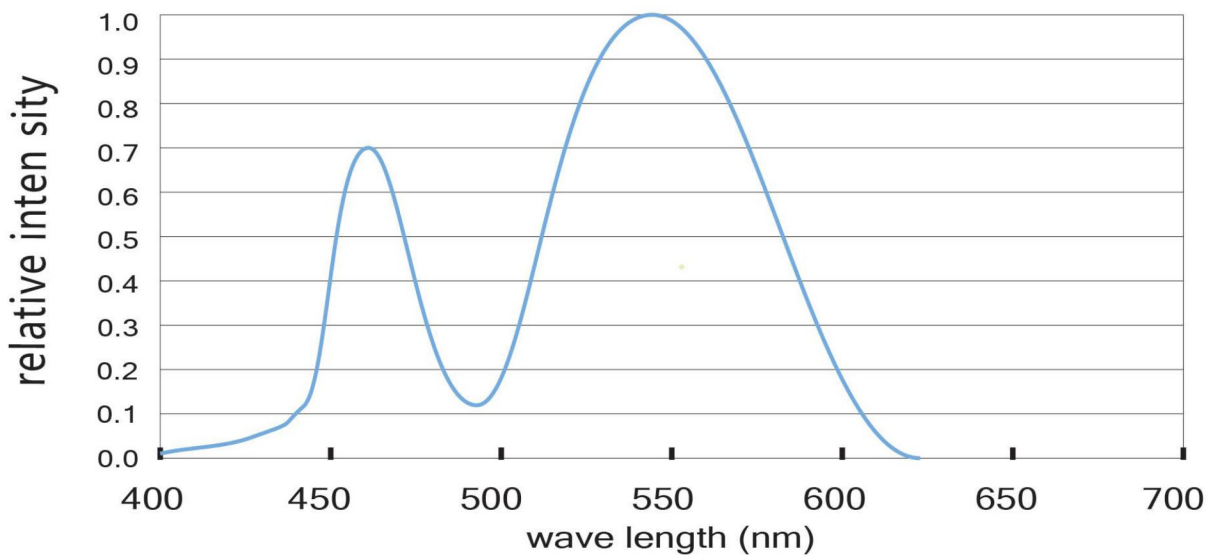

Water-proof rating: IP20

Photo:

Ribbon series

5050 Smart Strip series (60leds/m) dimension chart

Front:

Ribbon series

5050 Smart Strip series (60leds/m) dimension chart

Lateral:

Ribbon series

5050 Smart Strip series (60leds/m) photoelectric parameters

This flexible stripSmart Strip series led strip: 5050 SMD 60leds/m DC12V
power:14.4W+10%/M IP rating:- IP20

Part-Number	Color	PCB width	Internal chip	(W)±10%	Wavelength (nm)	Lumen (Lm/m)
FSHW.5050.XM20.6012	R	10mm	WS2811	14.4W/M	620-630	129
	G				515-525	364
	B				460-470	72

Lamps and lanterns light intensity curve

For: red, blue, green, yellow

For: white LED

5050 Smart Strip series (60leds/m) connection ways

Marks:

1. one led per pixel, strip connect length is depends on the controller's type and max pixel controlled, it will repeat when exceed the max pixel, it is suggest connect parallel if exceed the max pixel.
2. It' s better to supply the power through both ends of each link, this is important for the light to emit evenly.
3. The controller' s power supply is 12 volt ,strip' s power supply is 12 volt.
4. Be sure the positive and negative are not reversed.