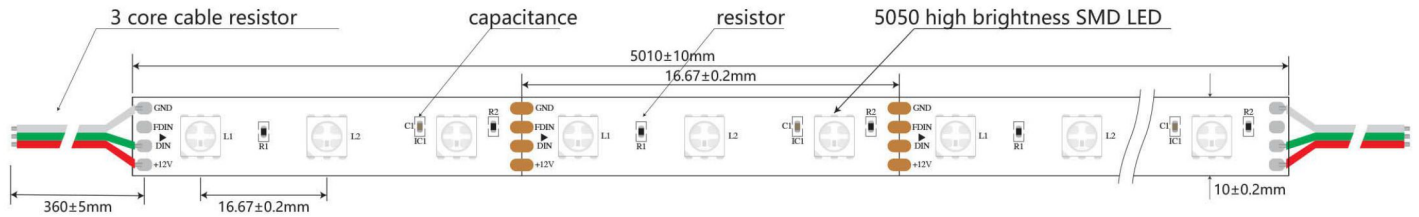

High brightness low power consumption

Led type: 5050 internal KL592F LED

Led lighting angle: 120°

Led quantity:60leds/m

Operation temperature: -20-50°C

Life time: 50,000hours

Breakpoint continuingly functions,Support WS2811 controller chip

Water-proof rating: IP20

Photo:

Ribbon series

5050 Smart Strip series (60leds/m) dimension chart

Front:

Ribbon series

5050 Smart Strip series (60leds/m) dimension chart

Lateral:

Ribbon series

5050 Smart Strip series (60leds/m) photoelectric parameters

This flexible stripSmart Strip series led strip: 5050 SMD 60leds/m DC12V
power:14.4W+10%/M IP rating:- IP20

Part-Number	Color	PCB width	Internal chip	(W)±10%	Wavelength (nm)	Lumen (Lm/m)
FSHW.5050.XM20.6012	R	10mm	WS2811	14.4W/M	620-630	129
	G				515-525	364
	B				460-470	72

Lamps and lanterns light intensity curve

For: red, blue, green, yellow

For: white LED

5050 Smart Strip series (60leds/m) connection ways

Marks:

1. one led per pixel, strip connect length is depends on the controller's type and max pixel controlled, it will repeat when exceed the max pixel, it is suggest connect parallel if exceed the max pixel.
2. It' s better to supply the power through both ends of each link, this is important for the light to emit evenly.
3. The controller' s power supply is 12 volt ,strip' s power supply is 12 volt.
4. Be sure the positive and negative are not reversed.